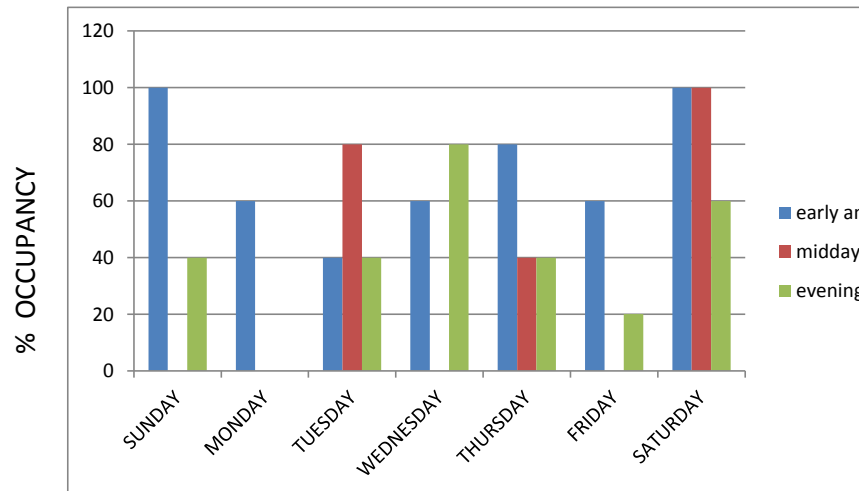

RESULTS OF PARKING SURVEY ON MONKGATE

NORTHERN KERB - RESIDENTS ONLY PARKING BAY

	% OCCUPANCY		
	early am	midday	evening
SUNDAY	100	100	100
MONDAY	67	84	67
TUESDAY	84	84	75
WEDNESDAY	92	75	92
THURSDAY	75	59	92
FRIDAY	92	92	92
SATURDAY	84	109	92

NORTHERN KERB - RESIDENTS ONLY PARKING BAY

SOUTHERN KERB - RESIDENTS ONLY PARKING BAY

	% OCCUPANCY		
	early am	midday	evening
SUNDAY	100	100	100
MONDAY	82	46	46
TUESDAY	100	82	100
WEDNESDAY	100	64	91
THURSDAY	100	91	100
FRIDAY	100	100	91
SATURDAY	100	100	91

SOUTHERN KERB - RESIDENTS ONLY PARKING BAY

SOUTHERN KERB - GMO PARKING BAY

	% OCCUPANCY		
	early am	midday	evening
SUNDAY	100	0	40
MONDAY	60	0	0
TUESDAY	40	80	40
WEDNESDAY	60	0	80
THURSDAY	80	40	40
FRIDAY	60	0	20
SATURDAY	100	100	60