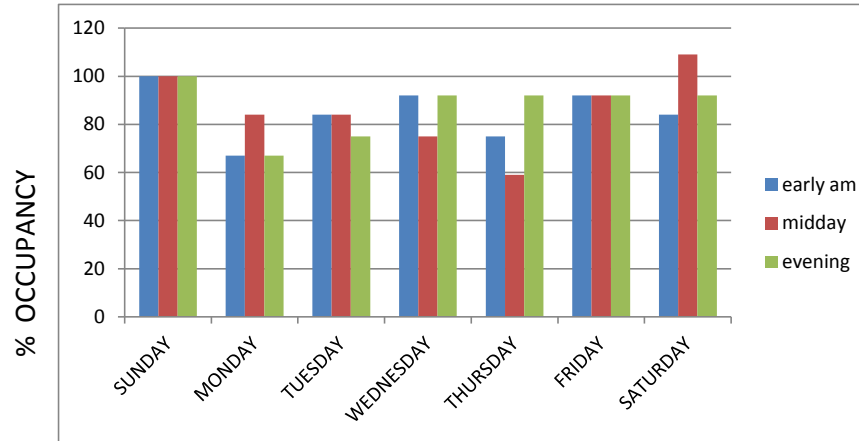

RESULTS OF PARKING SURVEY ON MONKGATE

NORTHERN KERB - RESIDENTS ONLY PARKING BAY

	% OCCUPANCY		
	early am	midday	evening
SUNDAY	100	100	100
MONDAY	67	84	67
TUESDAY	84	84	75
WEDNESDAY	92	75	92
THURSDAY	75	59	92
FRIDAY	92	92	92
SATURDAY	84	109	92

NORTHERN KERB - RESIDENTS ONLY PARKING BAY

SOUTHERN KERB - RESIDENTS ONLY PARKING BAY

	% OCCUPANCY		
	early am	midday	evening
SUNDAY	100	100	100
MONDAY	82	46	46
TUESDAY	100	82	100
WEDNESDAY	100	64	91
THURSDAY	100	91	100
FRIDAY	100	100	91
SATURDAY	100	100	91

SOUTHERN KERB - RESIDENTS ONLY PARKING BAY

SOUTHERN KERB - GMO PARKING BAY

	% OCCUPANCY		
	early am	midday	evening
SUNDAY	100	0	40
MONDAY	60	0	0
TUESDAY	40	80	40
WEDNESDAY	60	0	80
THURSDAY	80	40	40
FRIDAY	60	0	20
SATURDAY	100	100	60