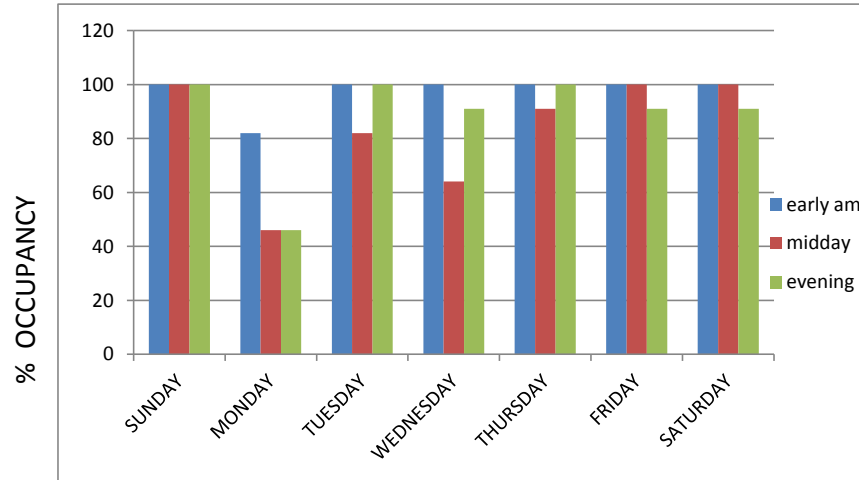

RESULTS OF PARKING SURVEY ON MONKGATE

NORTHERN KERB - RESIDENTS ONLY PARKING BAY

	% OCCUPANCY		
	early am	midday	evening
SUNDAY	100	100	100
MONDAY	67	84	67
TUESDAY	84	84	75
WEDNESDAY	92	75	92
THURSDAY	75	59	92
FRIDAY	92	92	92
SATURDAY	84	109	92

NORTHERN KERB - RESIDENTS ONLY PARKING BAY

SOUTHERN KERB - RESIDENTS ONLY PARKING BAY

	% OCCUPANCY		
	early am	midday	evening
SUNDAY	100	100	100
MONDAY	82	46	46
TUESDAY	100	82	100
WEDNESDAY	100	64	91
THURSDAY	100	91	100
FRIDAY	100	100	91
SATURDAY	100	100	91

SOUTHERN KERB - RESIDENTS ONLY PARKING BAY

SOUTHERN KERB - GMO PARKING BAY

	% OCCUPANCY		
	early am	midday	evening
SUNDAY	100	0	40
MONDAY	60	0	0
TUESDAY	40	80	40
WEDNESDAY	60	0	80
THURSDAY	80	40	40
FRIDAY	60	0	20
SATURDAY	100	100	60